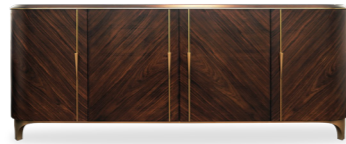

01

Natural Walnut
New Blue Paint
Bronze

285 cm	45 cm	250 cm
Width	Depth	Height

Buffet

Denver Buffet

01

Jet Black
Grey Walnut Veneer on
Drawers and Doors
Brass Accent
Solid Brass Handle

195 cm	50 cm	80 cm
Width	Depth	Height

02

Canapa
Light Grey Oak Veneer
on Drawers and Doors
Brass Accent
Solid Brass Handle

195 cm	50 cm	80 cm
Width	Depth	Height

Foster Buffet

01

Brown walnut
New Blue Texture Paint
Brass Accent

196 cm	50 cm	80 cm
Width	Depth	Height

Caroline Buffet

01

Rosewood
Oak on Interior
Brass Accent
Solid Brass Handle

195 cm	50 cm	80 cm
Width	Depth	Height

Cabinet

Grant
Cabinet

01
Grey Wenge
Brass Accent
Solid Brass Handle and Base

104 cm	45.5 cm	191 cm
Width	Depth	Height